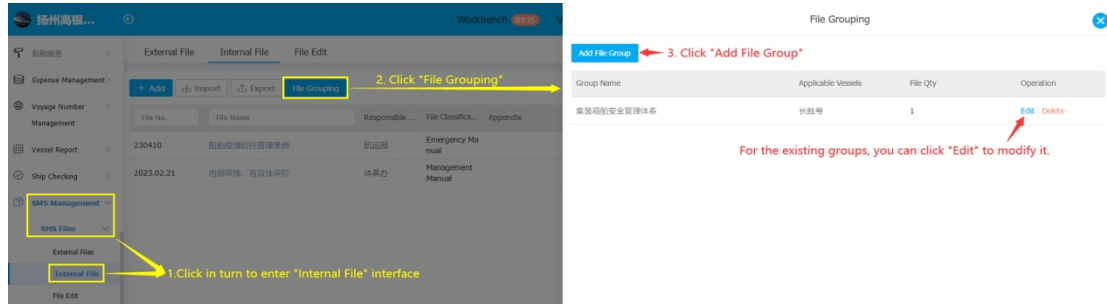

How to group SMS Files

Users can group internal files in OLSaaS.

Users can log in to the website of OLSaaS, and operate in "SMS Management → SMS Files → Internal File" interface according to the following steps 1-7: