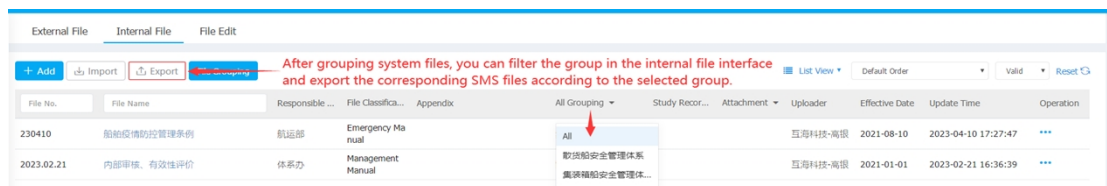

How to group SMS Files

Users can group internal files in OLSaaS.

Users can log in to the website of OLSaaS, and operate in "SMS Management → SMS Files → Internal File" interface according to the following steps 1-7: