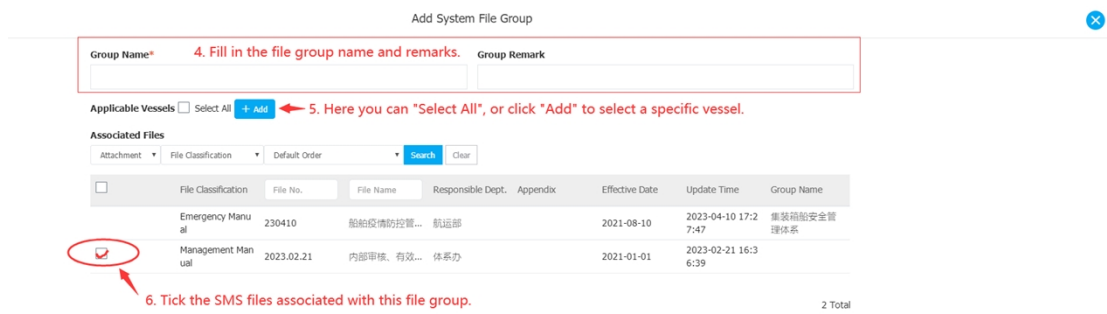

How to group SMS Files

Users can group internal files in OLSaaS.

Users can log in to the website of OLSaaS, and operate in "SMS Management → SMS Files → Internal File" interface according to the following steps 1-7: